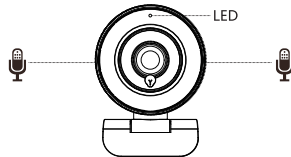

## STREAM WEBCAM

**1**

Stream Webcam

**2**

**3**

**4**

## Specification

Video Resolution	1920x1080, 1280 x 720, 640x480 etc
Frame Rate	1080p@30FPS/sec;
Image sensor	2.0M, 1/2.7 inch
Format	H. 264, JPEG, YUY2
Aperture F value	F/N2.0
View Angle	76 degree, Vertical distortion-free
Private shutter	No
Focus method	Auto focus (AF) ;
MIC	35db+ high sensitivity, SNR65d2 signal-to-noise ratio, 2-channel stereo noise reduction dual MIC. 3m long-distance pickup clear and natural.
Light	Beauty light 3 levels adjustable, shimmer/medium brightness/ strong light
App	ZOOM, Skype, FaceTime, Hangouts, WebEx, OBS, Facebook , YouTube, Teams ,XSplit etc
System Compatible	Windows XP/ SP2 / 7/ 8 / 10; Mac OS 10.6 ; Linux 2.6.24 / Chrome OS 29.0.1547.70/; Android V 5.0/Smart TV and TV BOX , Xbox One; Ubuntu
Configuration requirements	2.4GHZ Intel Core2 DuoProcessor or higher, 2GB of ram or higher, USB2.0 port (USB3.0 is required for 4K products);