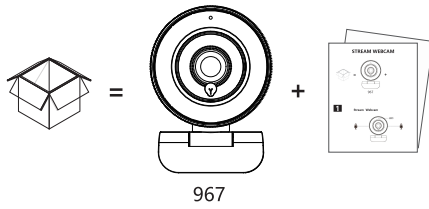

## STREAM WEBCAM

**1**

Stream Webcam

**2**

**3**

**4**

## Specification

Video Resolution	1920x1080, 1280 x 720, 640x480 etc
Frame Rate	1080p@30FPS/sec;
Image sensor	2.0M, 1/2.7 inch
Format	H. 264, JPEG, YUY2
Aperture F value	F/N2.0
View Angle	76 degree, Vertical distortion-free
Private shutter	No
Focus method	Auto focus (AF) ;
MIC	35db+ high sensitivity, SNR65d2 signal-to-noise ratio, 2-channel stereo noise reduction dual MIC. 3m long-distance pickup clear and natural.
Light	Beauty light 3 levels adjustable, shimmer/medium brightness/ strong light
App	ZOOM, Skype, FaceTime, Hangouts, WebEx, OBS, Facebook , YouTube, Teams ,XSplit etc
System Compatible	Windows XP/ SP2 / 7/ 8 / 10; Mac OS 10.6 ; Linux 2.6.24 / Chrome OS 29.0.1547.70/; Android V 5.0/Smart TV and TV BOX , Xbox One; Ubuntu
Configuration requirements	2.4GHZ Intel Core2 DuoProcessor or higher, 2GB of ram or higher, USB2.0 port (USB3.0 is required for 4K products);