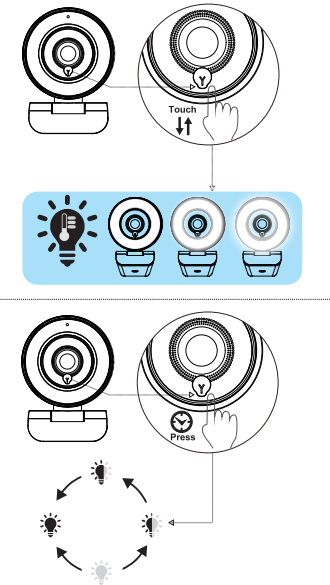

## STREAM WEBCAM

**1**

Stream Webcam

**2**

**3**

**4**

## Specification

Video Resolution	1920x1080, 1280 x 720, 640x480 etc
Frame Rate	1080p@30FPS/sec;
Image sensor	2.0M, 1/2.7 inch
Format	H. 264, JPEG, YUY2
Aperture F value	F/N2.0
View Angle	76 degree, Vertical distortion-free
Private shutter	No
Focus method	Auto focus (AF) ;
MIC	35db+ high sensitivity, SNR65d2 signal-to-noise ratio, 2-channel stereo noise reduction dual MIC. 3m long-distance pickup clear and natural.
Light	Beauty light 3 levels adjustable, shimmer/medium brightness/ strong light
App	ZOOM, Skype, FaceTime, Hangouts, WebEx, OBS, Facebook , YouTube, Teams ,XSplit etc
System Compatible	Windows XP/ SP2 / 7/ 8 / 10; Mac OS 10.6 ; Linux 2.6.24 / Chrome OS 29.0.1547.70/; Android V 5.0/Smart TV and TV BOX , Xbox One; Ubuntu
Configuration requirements	2.4GHZ Intel Core2 DuoProcessor or higher, 2GB of ram or higher, USB2.0 port (USB3.0 is required for 4K products);