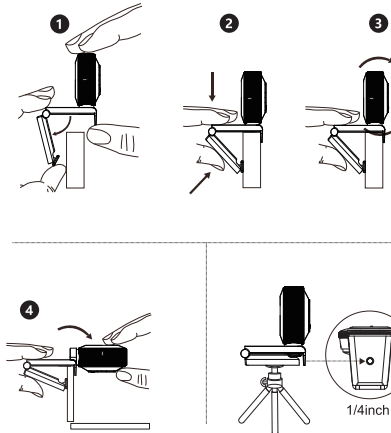

## STREAM WEBCAM

**1**

Stream Webcam

**2**

**3**

**4**

## Specification

Video Resolution	1920x1080, 1280 x 720, 640x480 etc
Frame Rate	1080p@30FPS/sec;
Image sensor	2.0M, 1/2.7 inch
Format	H. 264, JPEG, YUY2
Aperture F value	F/N2.0
View Angle	76 degree, Vertical distortion-free
Private shutter	No
Focus method	Auto focus (AF) ;
MIC	35db+ high sensitivity, SNR65d2 signal-to-noise ratio, 2-channel stereo noise reduction dual MIC. 3m long-distance pickup clear and natural.
Light	Beauty light 3 levels adjustable, shimmer/medium brightness/ strong light
App	ZOOM, Skype, FaceTime, Hangouts, WebEx, OBS, Facebook , YouTube, Teams ,XSplit etc
System Compatible	Windows XP/ SP2 / 7/ 8 / 10; Mac OS 10.6 ; Linux 2.6.24 / Chrome OS 29.0.1547.70/; Android V 5.0/Smart TV and TV BOX , Xbox One; Ubuntu
Configuration requirements	2.4GHZ Intel Core2 DuoProcessor or higher, 2GB of ram or higher, USB2.0 port (USB3.0 is required for 4K products);