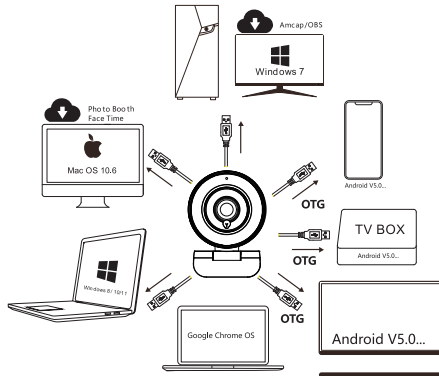

## STREAM WEBCAM

**1**

Stream Webcam

**2**

**3**

**4**

## Specification

Video Resolution	1920x1080, 1280 x 720, 640x480 etc
Frame Rate	1080p@30FPS/sec;
Image sensor	2.0M, 1/2.7 inch
Format	H. 264, JPEG, YUY2
Aperture F value	F/N2.0
View Angle	76 degree, Vertical distortion-free
Private shutter	No
Focus method	Auto focus (AF) ;
MIC	35db+ high sensitivity, SNR65d2 signal-to-noise ratio, 2-channel stereo noise reduction dual MIC. 3m long-distance pickup clear and natural.
Light	Beauty light 3 levels adjustable, shimmer/medium brightness/ strong light
App	ZOOM, Skype, FaceTime, Hangouts, WebEx, OBS, Facebook , YouTube, Teams ,XSplit etc
System Compatible	Windows XP/ SP2 / 7/ 8 / 10; Mac OS 10.6 ; Linux 2.6.24 / Chrome OS 29.0.1547.70/; Android V 5.0/Smart TV and TV BOX , Xbox One; Ubuntu
Configuration requirements	2.4GHZ Intel Core2 DuoProcessor or higher, 2GB of ram or higher, USB2.0 port (USB3.0 is required for 4K products);